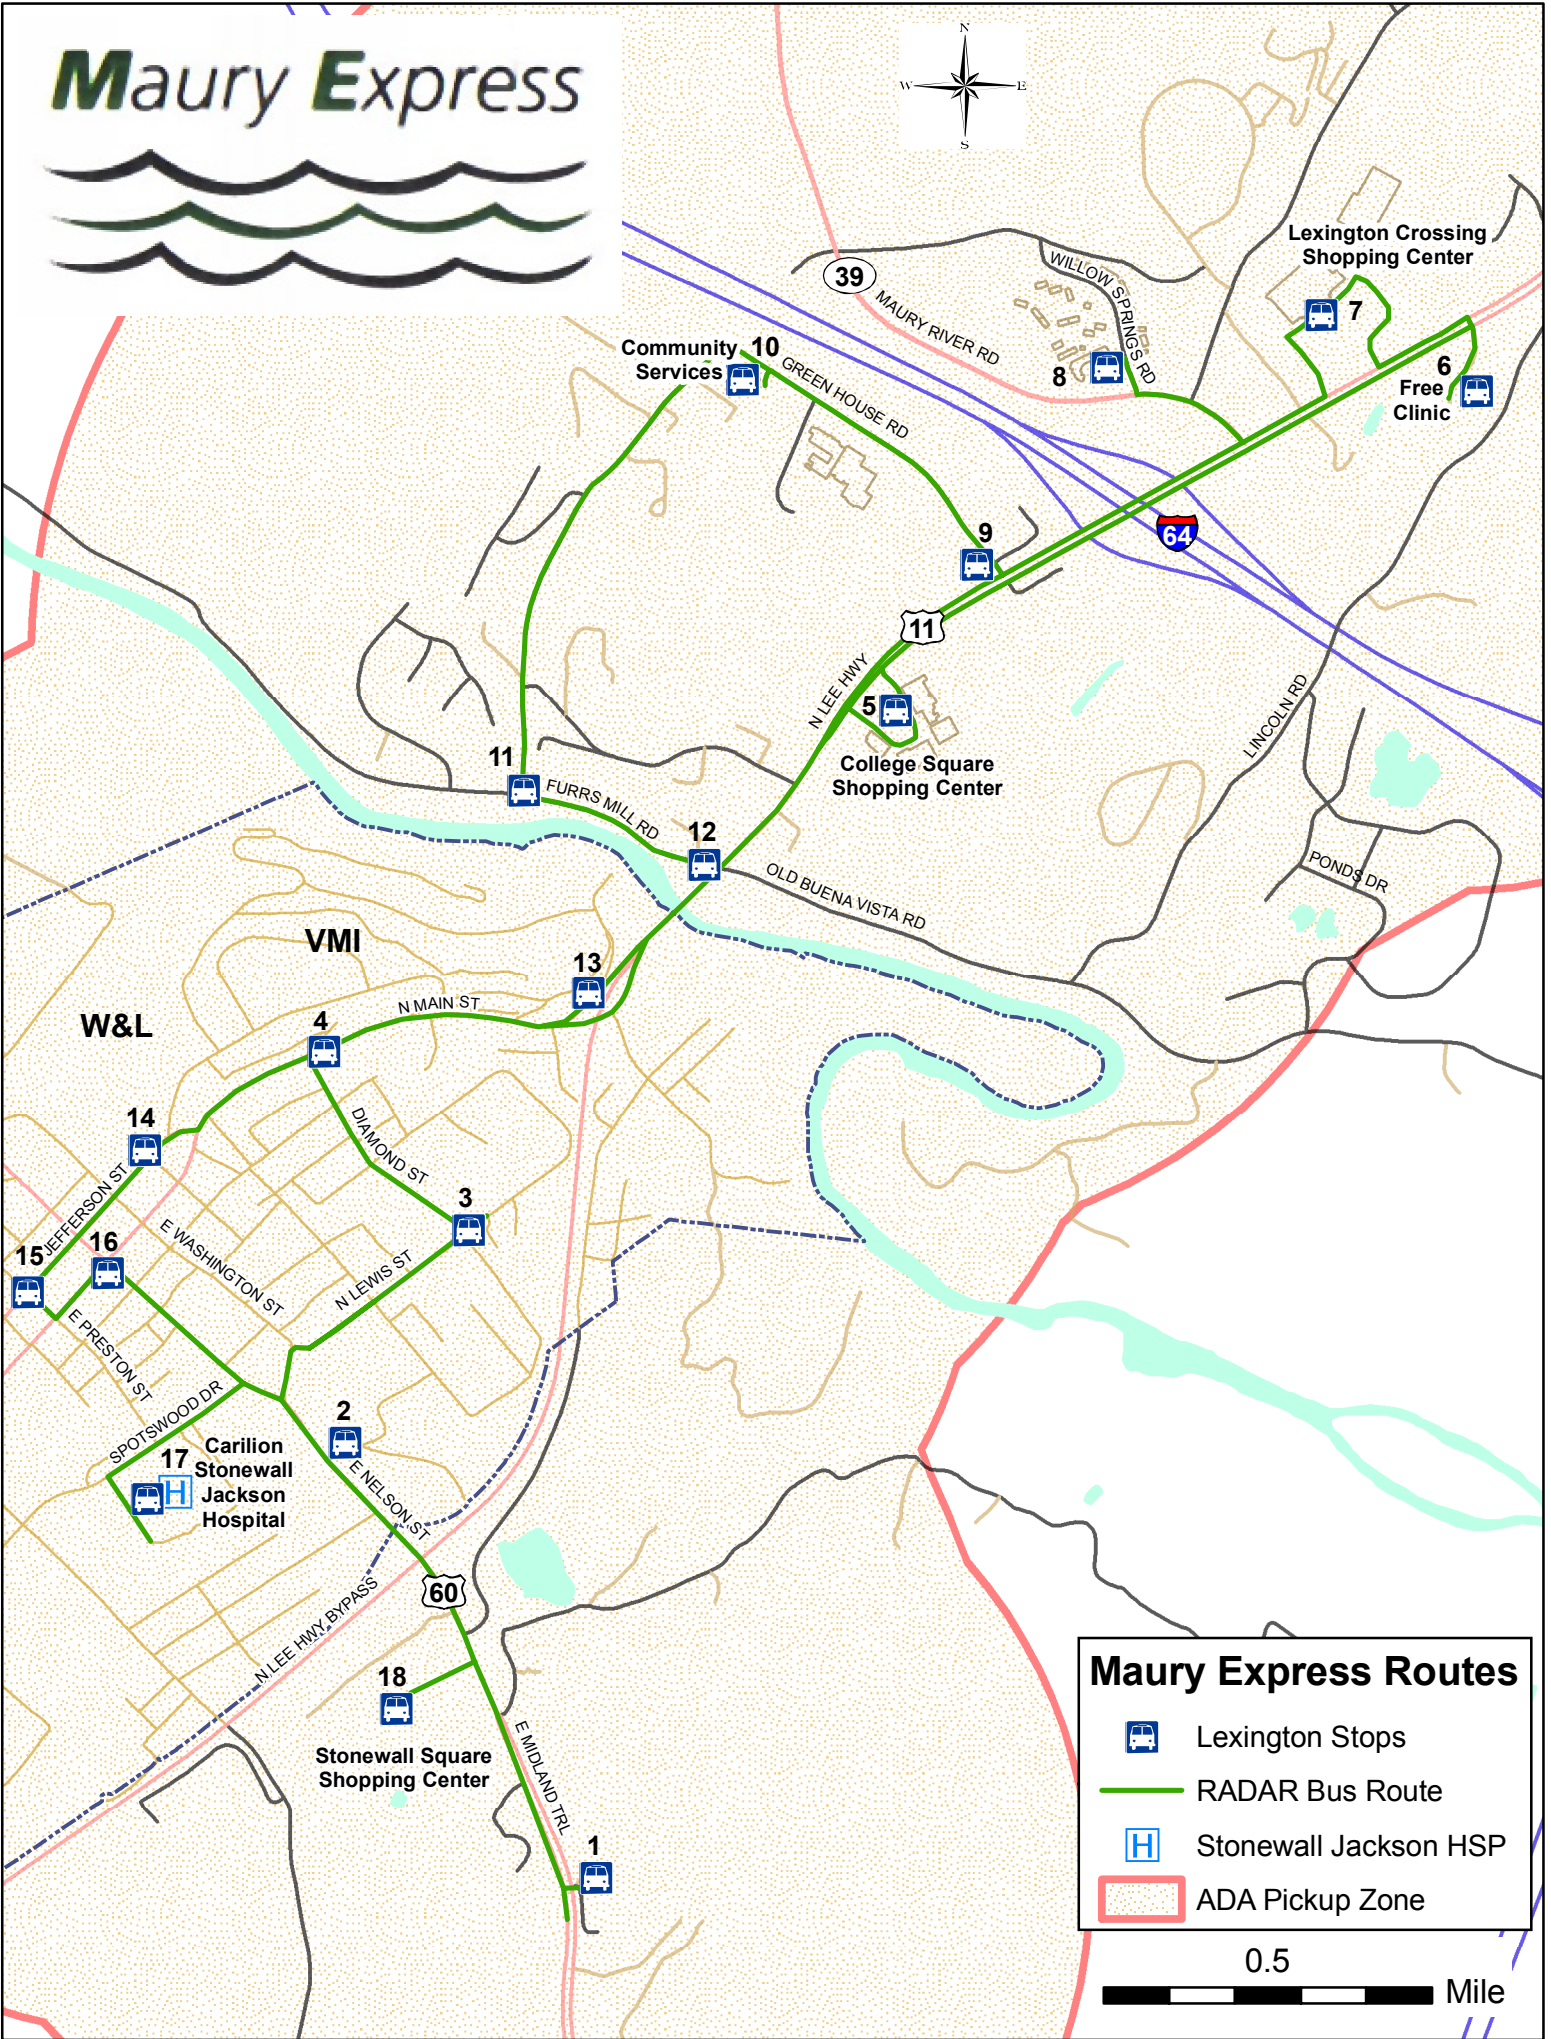

Maury Express

Maury Express Routes

-  Lexington Stops
-  RADAR Bus Route
-  Stonewall Jackson HSP
-  ADA Pickup Zone

0.5
Mile